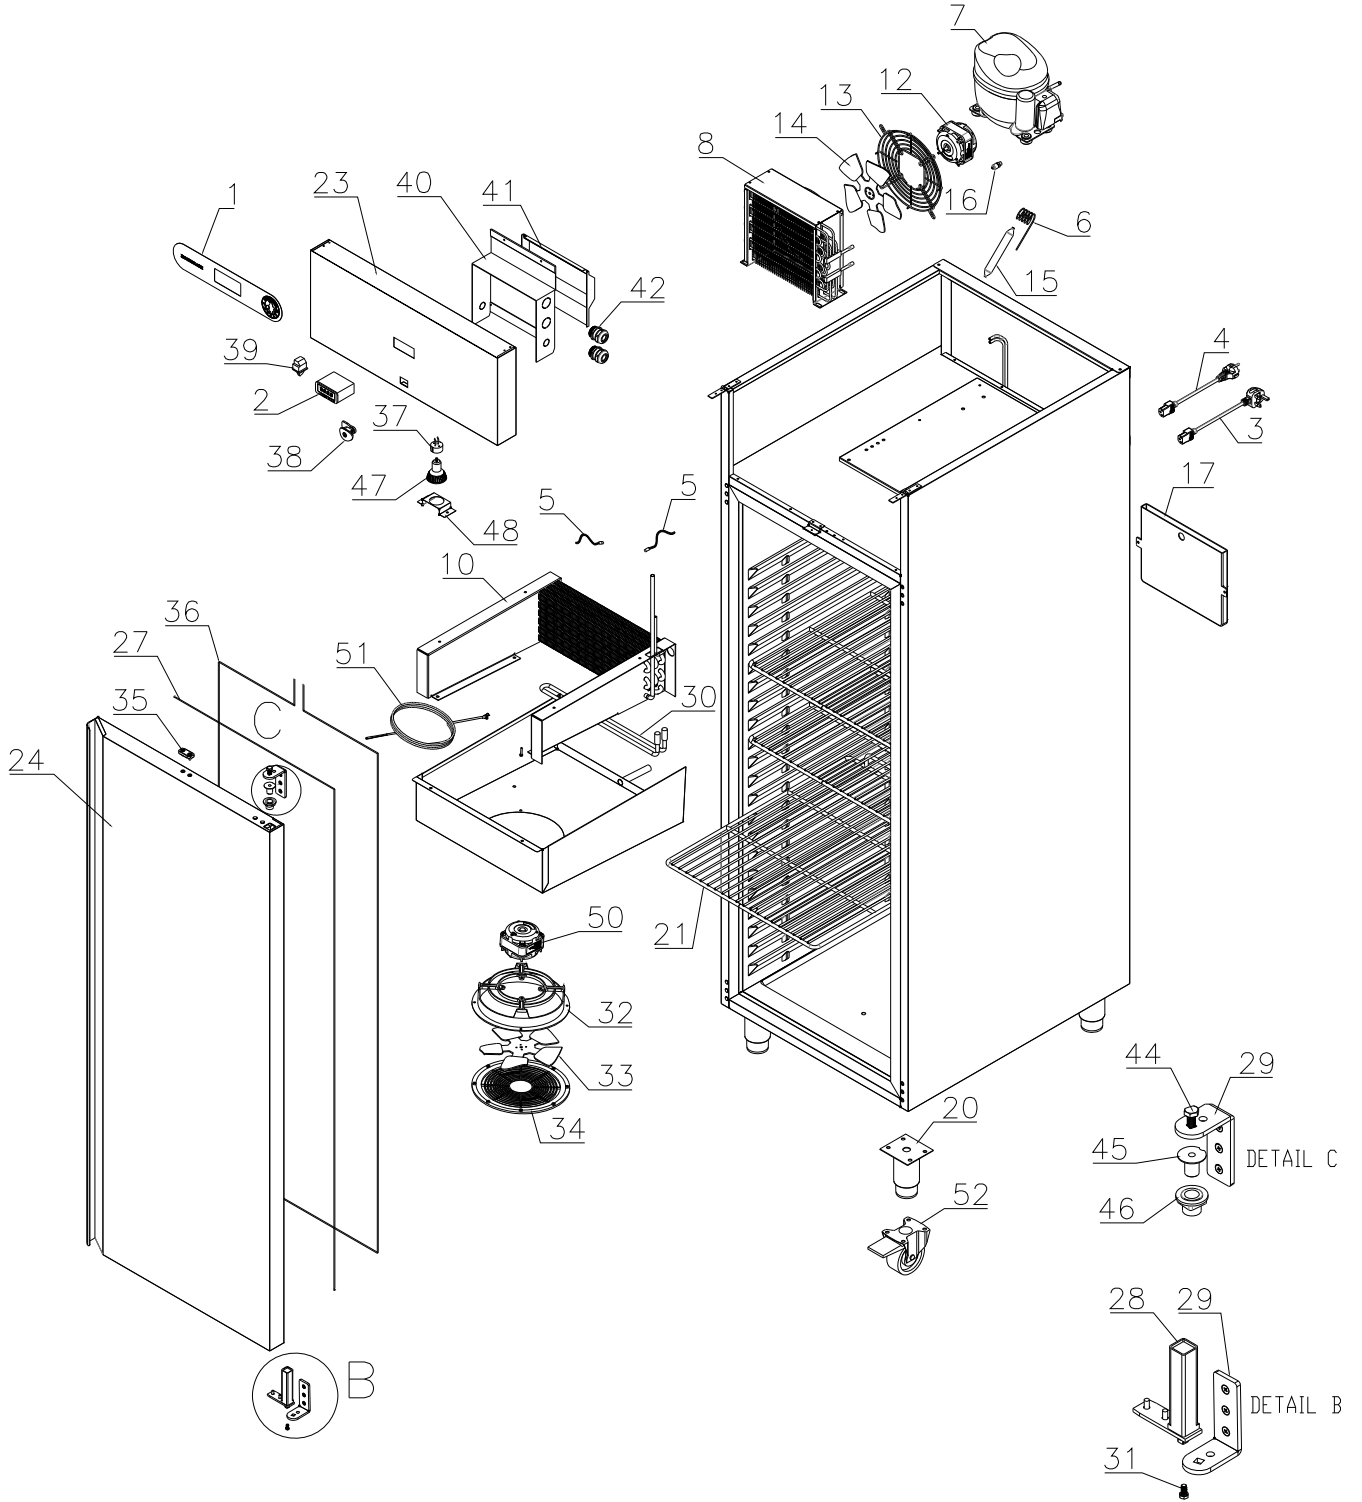

HOSHIZAKI
Snowflake GII

Parts list for
SUF-65BG/DG

Description :

Parts list for SUF-65BG/DG

Compiled.		Latest revision.			Deleted.	
Date	Name	Date	Name	Rev.no	Date	Name
11.07.18	JP	11.08.20	JP	005		

Exploded view

**HOSHIZAKI
Snowflake GII**

765042259

Description :

Parts list for SUF-65BG/DG

Compiled.		Latest revision.			Deleted.	
Date	Name	Date	Name	Rev.no	Date	Name
11.07.18	JP	11.08.20	JP	005		

Item no.	Description	Part no.	Cabinet S/N from	Cabinet S/N to
1	HOSHIZAKI FRONT PANEL LABEL	760660029	2318	
2	CONTROLLER DIGITAL EVCO EV3B23N7	760660142	2318	
3	UK DE-ATTACHABLE CORD 250V/13A	760660097	2318	
4	EU DE-ATTACHABLE CORD 250V/16A	760660062	2318	
5	DIGITAL SENSOR EVCO NTC PROP EVTPN615F200	760660054	2318	
6	CAPILLARY 1,0X2,70 M	760660036	2318	
7	COMPRESSOR SECOP SC15CNX.2 compl	761255783	2318	
8	CONDENSER Ø200-8R-8T 1,6 WIRE	760660045	2318	
10	EVAPORATOR 4R	760660065	2318	
12	FAN MOTOR EBM IQ3612 (energy saving)	760660073	2318	
13	FAN GUARD WIRE Q20 CM	760660069	2318	
14	IMPELLER ALU. Q20 CM-28°	760660079	2318	
15	DRYER 40 GR	760660060	2318	
16	VALVE 1/4 BRASS	760660098	2318	
17	PVC DRAIN PAN FOR CABINETS	760660086	2318	
20	Set of 4 STAINLESS STEEL LEG 130-150 MM	760660007	2318	
21	SHELF PE COATED WITH BACK GUARD GRAY-RAL 7045 GN- 650*530	760660009	2318	
23	SINGLE DOOR CABINET CONTROL PANEL WITH LABEL	760660162	2318	
24	CABINET DOOR ASSEMBLY-HOSHIZAKI-LOCK 2	760660134	2318	
27	MAGNETIC SEAL GRAY GN 600 574*1530 MM	760660084	2318	
28	SPRING FORCED HINGE FOR CABINET DOORS	760660090	2318	
29	HINGE SUPPORT PART CAST SS	760660078	2318	
30	DEFROST HEATER 500W/230V FREEZER CABINETS	760660053	2318	
32	FAN SUPPORT PLASTIC Q20	760660077	2318	
33	IMPELLER ALU. Q20 CM-34°/10W	760660080	2318	
34	FAN GUARD Q20 PLASTIC	760660068	2318	